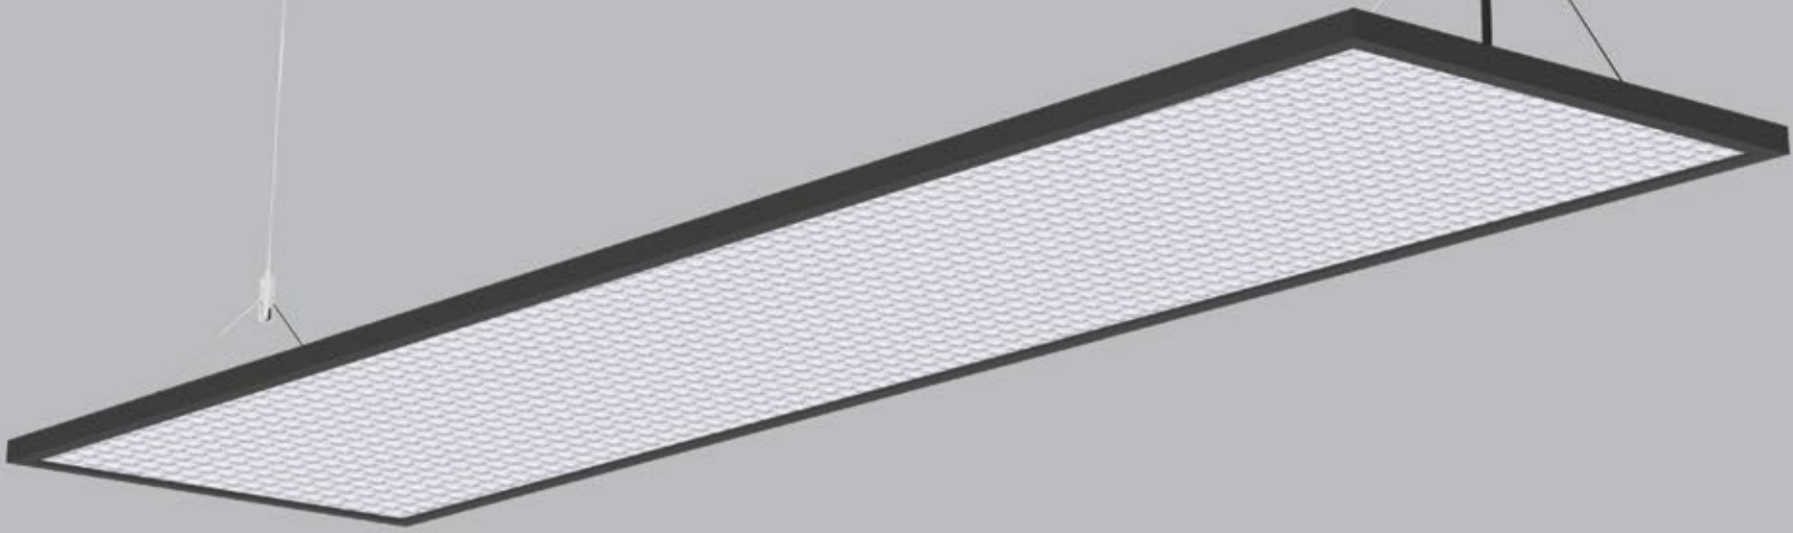

## GENISO 4X1 EDGELIT

Geniso 4x1 Edgelit sleek and slim has :

- 4x1 feet LED panel
- Aluminium Luminaire Housing
- Premium Finish Powder coating
- High performance LPG sheet for uniform illumination
- Energy efficient LED with high colour rendering
- LED PCB mounted on insert design with heat sink
- Pendant with cable suspension with quick mounting system
- Bottom opening for easy maintenance